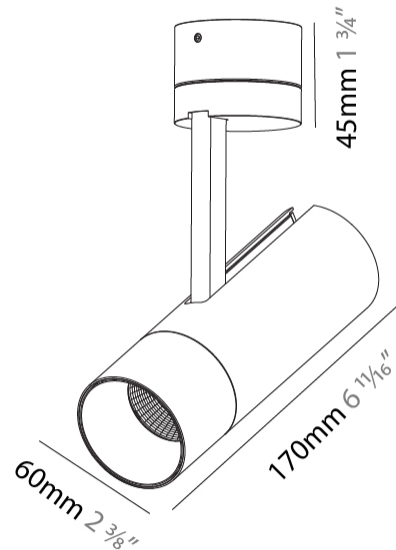

GENERAL

Series: Imagine
Subseries: Imagine 60
Brand: Prolicht
Division: Architectural
Mounting Type: Surface
Mounting Location: Ceiling
Subcategory: Spots

PHYSICAL

Shape: Cylinder
Diameter (mm): 60
Diameter (in): 2 ³ / ₈
Height (mm): 170
Height (in): 6 ¹¹ / ₁₆
Max. Overall Height (mm): 215
Max. Overall Height (in): 8 ⁷ / ₁₆
Light Distribution: Adjustable / Direct
Weight (kg): 0.604
Weight (lbs): 1.33
Fixture Finish: SSR / BKV / CWI / CRY / HAB / UFT / ITA / RUA / FTG / MYG / LOD / PUS / FRO / FUP / KIA / POP / BLS / SPG / MEY / GOH / GUM / CHC / COM / ABZ / JAG / OBR / MOS / ROR
Fixture Material: Aluminum Die Cast

OPTICAL

Reflector°: 18 / 34 / 46
Optic°: Lens Pack - No Lens / Linear Spread Lens / Honeycomb / Spread Lens
Adjustability: Rotational 350°; Tilt 90°

RATINGS AND CERTIFICATIONS

Certified By: Certified for North American Standards
IP rating: IP20

GENERAL

Series: Imagine
 Subseries: Imagine 60
 Brand: Prolicht
 Division: Architectural
 Mounting Type: Surface
 Mounting Location: Ceiling
 Subcategory: Spots

PHYSICAL

Shape: Cylinder
 Diameter (mm): 60
 Diameter (in): 2 ³/₈
 Height (mm): 170
 Height (in): 6 ¹¹/₁₆
 Max. Overall Height (mm): 215
 Max. Overall Height (in): 8 ⁷/₁₆
 Light Distribution: Adjustable / Direct
 Weight (kg): 0.572
 Weight (lbs): 1.26
 Fixture Finish: SSR / BKV / CWI / CRY / HAB / UFT / ITA / RUA / FTG / MYG / LOD / PUS / FRO / FUP / KIA / POP / BLS / SPG / MEY / GOH / GUM / CHC / COM / ABZ / JAG / OBR / MOS / ROR
 Fixture Material: Aluminum Die Cast